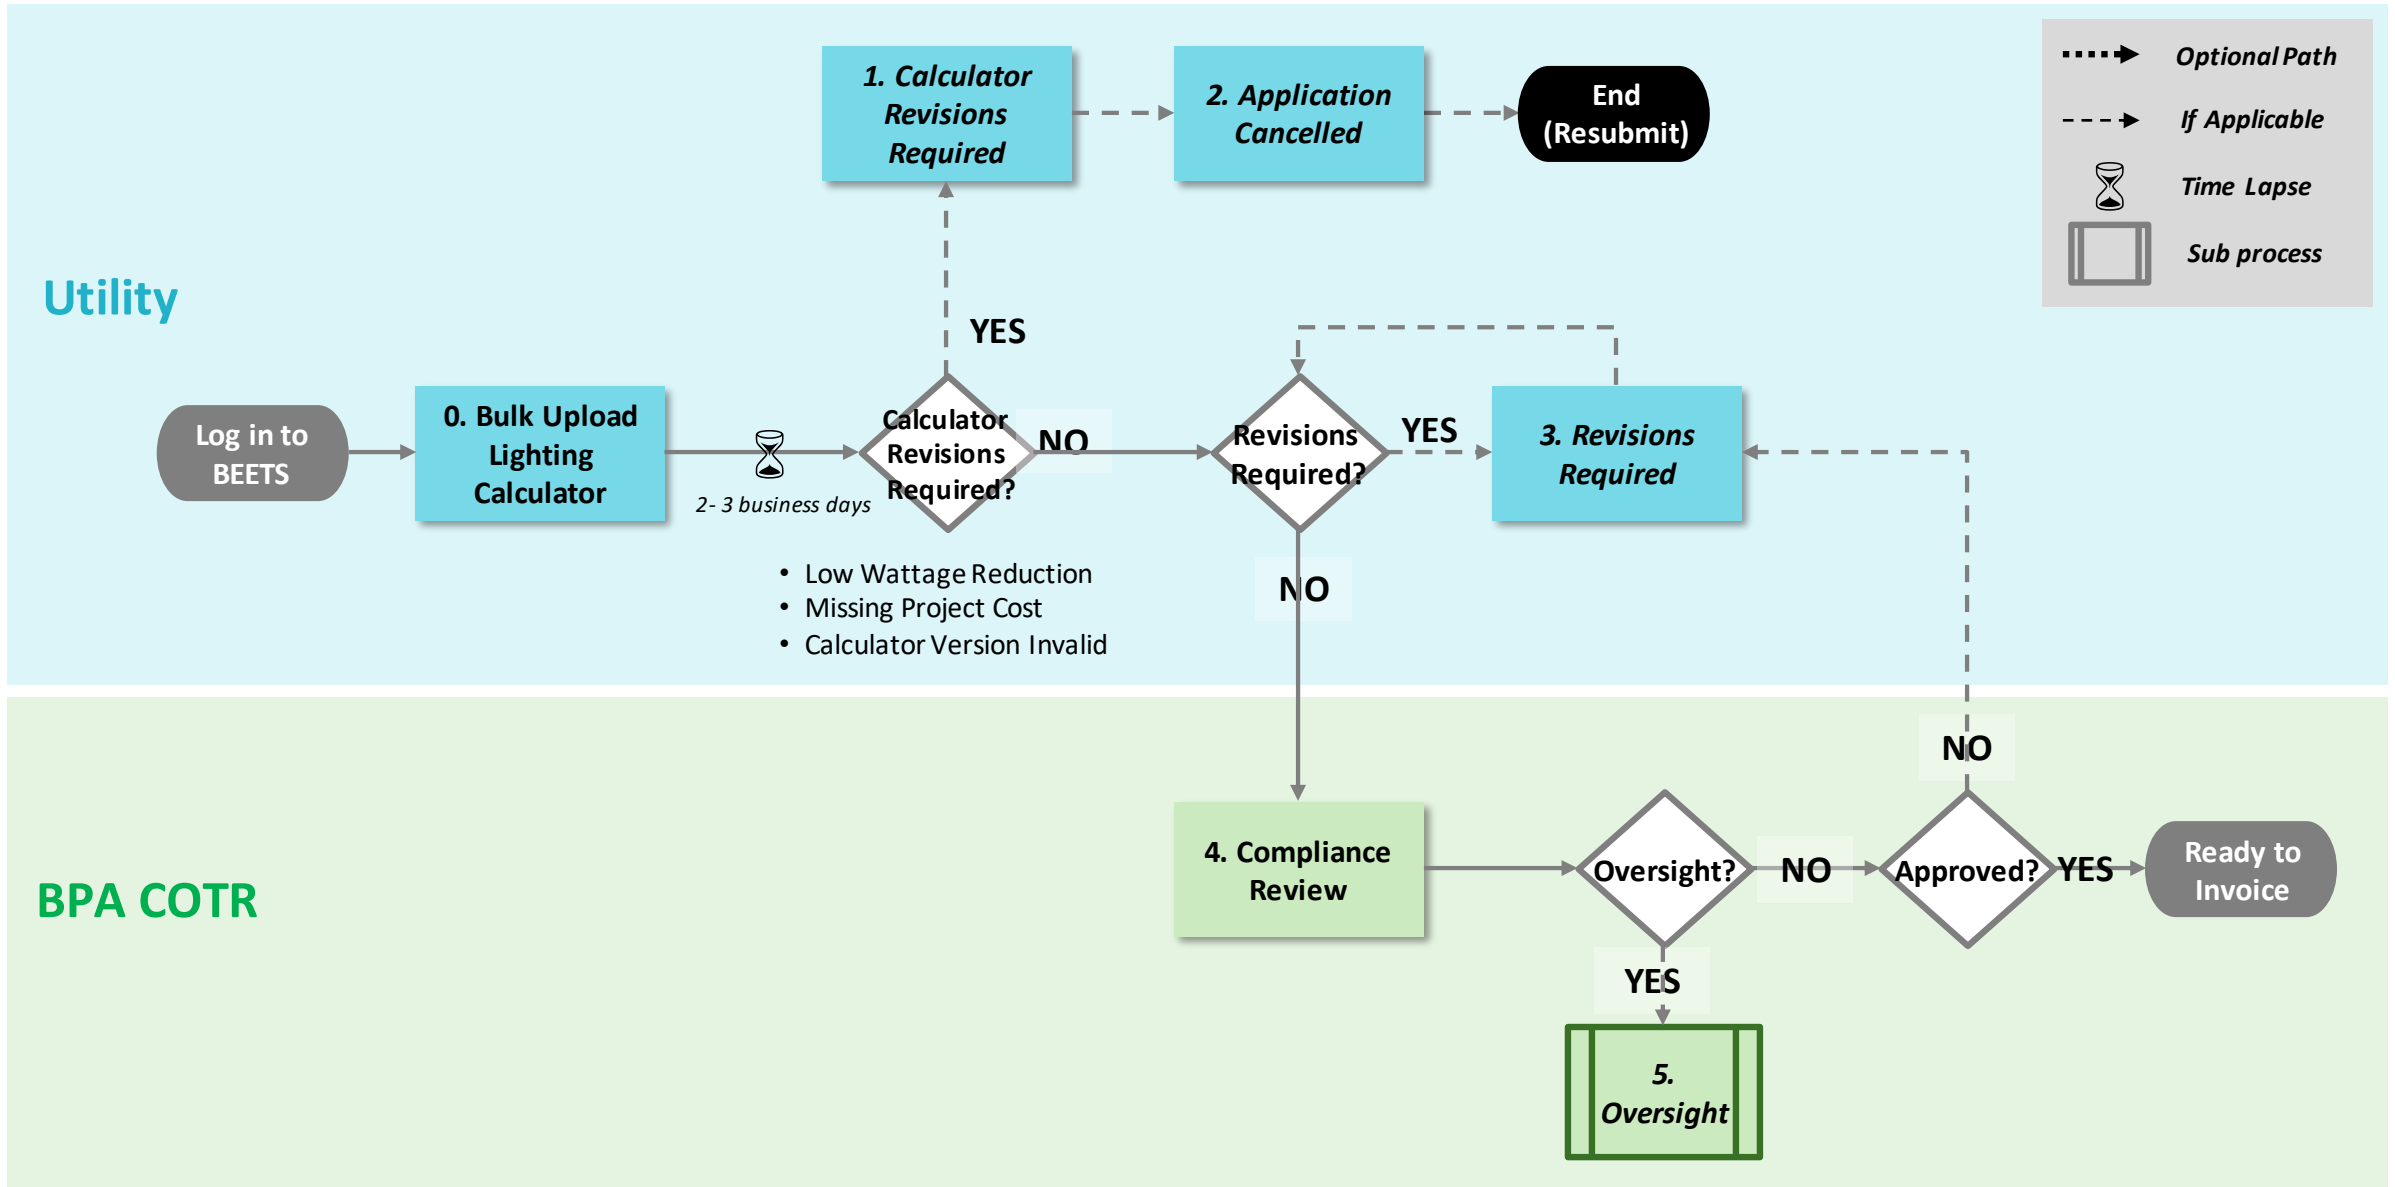

Non-Residential Lighting Calculator Workflow

Non-Residential Lighting Calculator Program Workflow Steps - Oversight